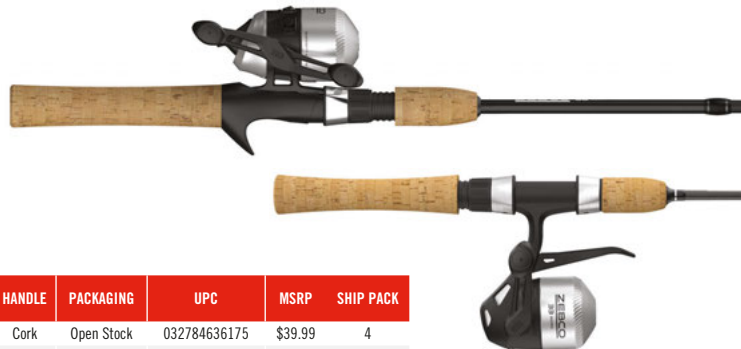

MODEL	REEL	GEAR RATIO	MONO CAP (yd / lb)	LENGTH	PIECES	POWER	GUIDES	LINE (lb)	LURE (oz)	HANDLE	PACKAGING	UPC	MSRP	SHIP PACK
33MCC502ULA	Micro	4.3:1	90 / 4	5' 0"	2	UL	4 + Tip	2-6	1/64-1/4	Cork	Open Stock	032784636175	$39.99	4
33MCC562LA	Micro	4.3:1	90 / 4	5' 6"	2	L	5 + Tip	2-6	1/16-5/8	Cork	Open Stock	032784636182	$39.99	4
33MTC461ULA	Micro Trigger	4.3:1	90 / 4	4' 6"	1	UL	4 + Tip	2-6	1/64-1/4	Cork	Open Stock	032784636328	$39.99	4
33MTC562LA	Micro Trigger	4.3:1	90 / 4	5' 6"	2	L	4 + Tip	2-6	1/16-5/8	Cork	Open Stock	032784636335	$39.99	4